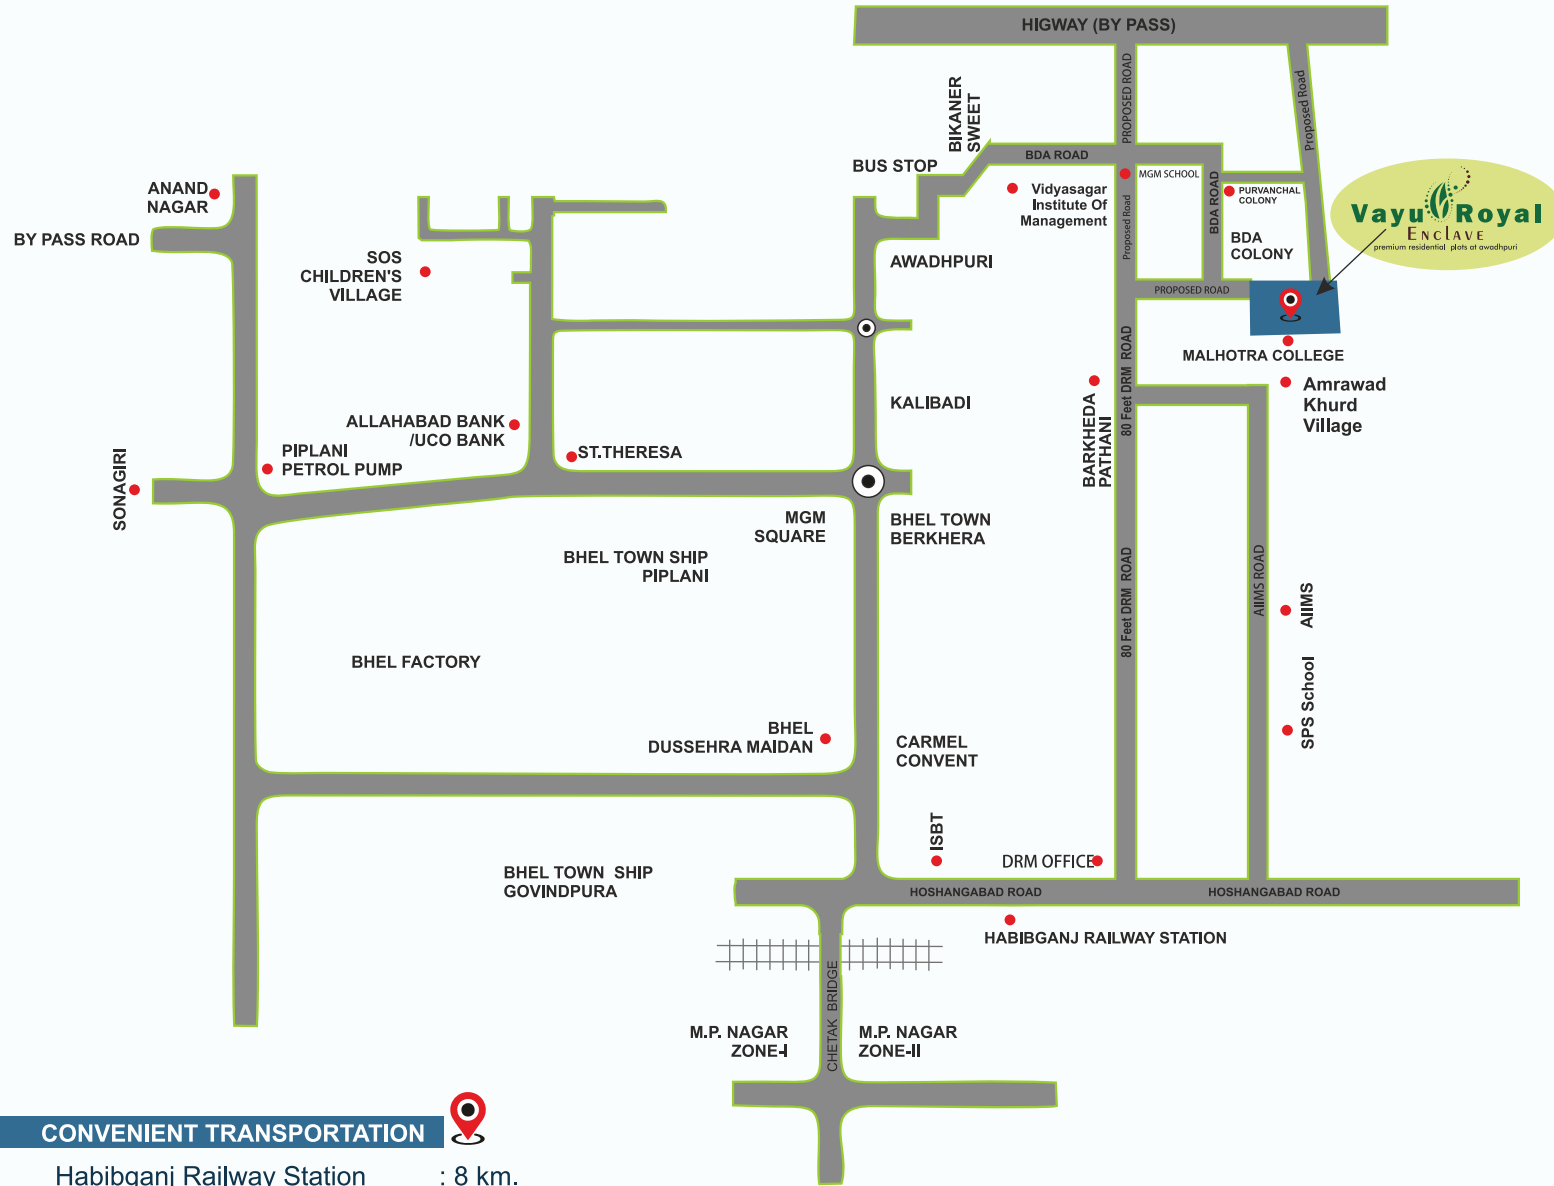

Location Map

CONVENIENT TRANSPORTATION

Habibganj Railway Station	: 8 km.
M.P. Nagar	: 9 km.
Piplani Petrolpump	: 5 km.
Vijay Market Barkhera	: 5 km.
AIIMS	: 4.5 km.

Site Add.: Vayu Royal Enclave, Near BDA Colony, Amrawad Khurd, Awadhपुरi, Bhopal. (M.P.) 462022